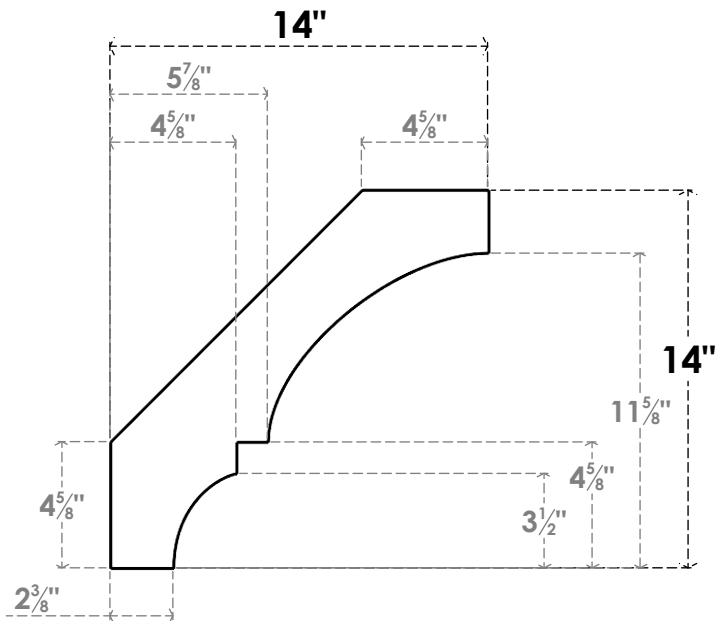

ITEM NUMBER: BRCPC035X14000X14000BOA

3 1/2"W X 14"D X 14"H BALBOA ARCHITECTURAL GRADE PVC CLOSED KNEE BRACE

SIDE PROFILE

FRONT PROFILE

ISOMETRIC

EKENA MILLWORK
2300 WEST MAIN ST.
CLARKSVILLE, TX 75426
TOLL FREE: 866-607-0453
WWW.EKENAMILLWORK.COM