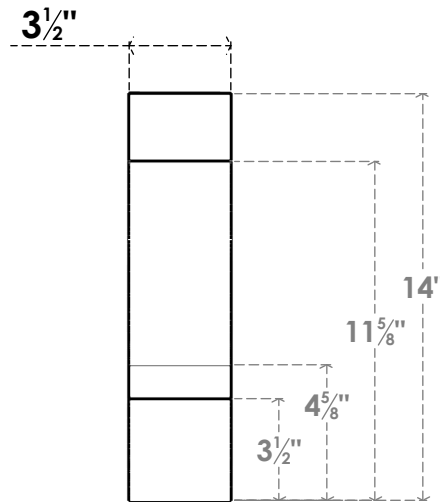

ITEM NUMBER: BRCPC035X14000X14000BOA

3 1/2"W X 14"D X 14"H BALBOA ARCHITECTURAL GRADE PVC CLOSED KNEE BRACE

SIDE PROFILE

FRONT PROFILE

ISOMETRIC

EKENA MILLWORK
2300 WEST MAIN ST.
CLARKSVILLE, TX 75426
TOLL FREE: 866-607-0453
WWW.EKENAMILLWORK.COM